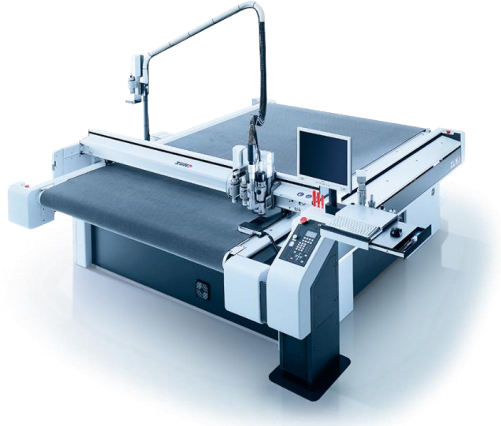

Processing

We collaborate with all big suppliers of printers and digital cutting machines to assist you with the settings.