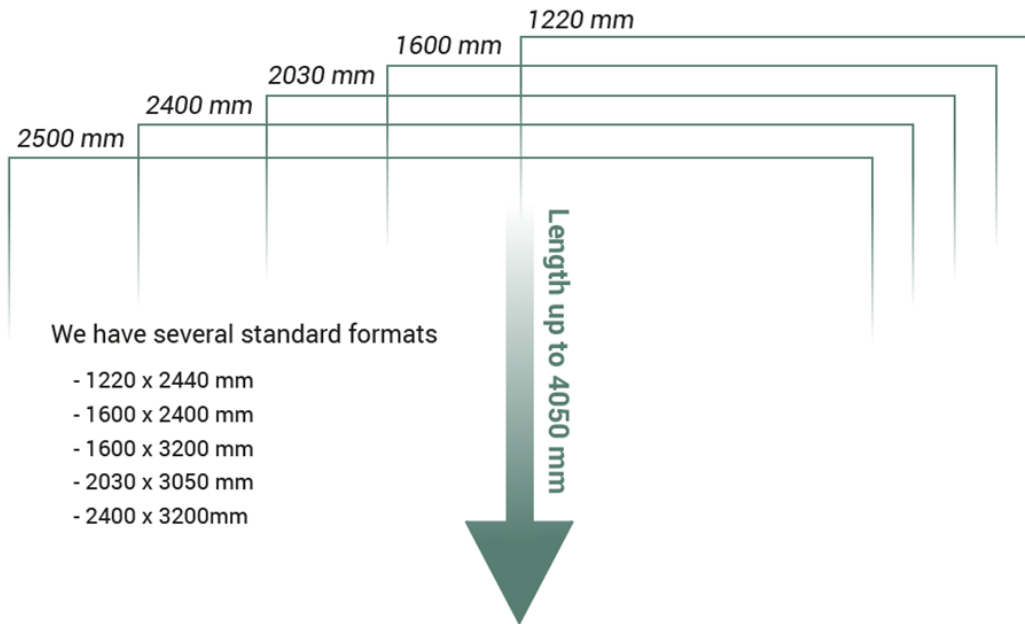

SWEDBOARD® Fibre