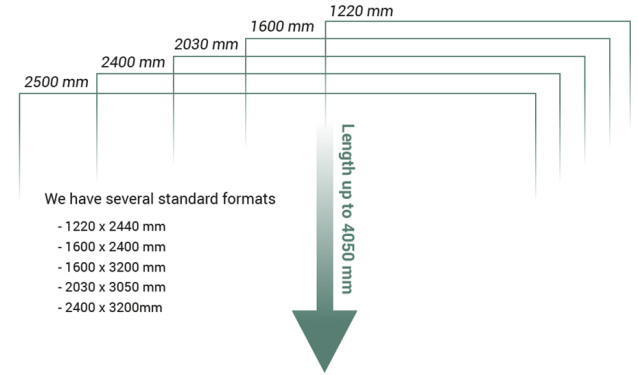

SWEDBOARD® Solid PREMIUM

VARIANTS

SWEDBOARD® Fibre

We take rigid paperboard to a new dimension!

- Up to 2500mm width
- Dust free
- No cracking when bending
- Customized production
- FSC® certified
- 100% recyclable
- Best rigid paperboard for 3D construction

SB Fibre

Fibre premium 10 mm =	1,74 kg / sqm
Fibre premium 16 mm =	2,41 kg / sqm
Fibre premium nature 10 mm =	1,70 kg / sqm
Fibre premium nature 16 mm =	2,36 kg / sqm
Fibre brown 10 mm =	1,63 kg / sqm
Fibre brown 16 mm =	2,20 kg / sqm
Fibre brown nature 10 mm =	1,58 kg / sqm
Fibre brown nature 16 mm =	2,15 kg / sqm

SWEDBOARD® Fibre – Standard program

Surface	Thickness [mm]	Width [mm]	Length [mm]
Premium White	10	1220	2440
		1600	2400
		1600	3050
		1600	3200
		2030	3050
	16	1220	2440
		1600	2400
		1600	3050
		1600	3200
		2030	3050
Premium White Nature	10	1600	3200
	16	1600	3200
Brown Nature	10	1600	3200
	16	1600	3200