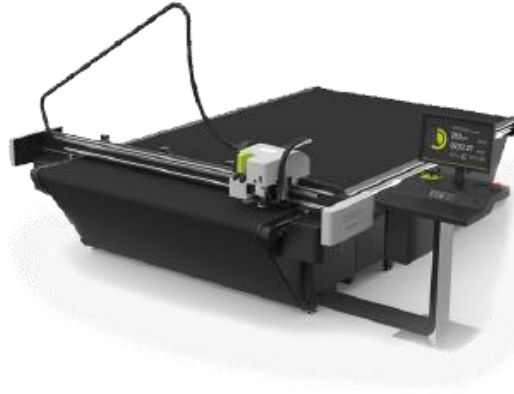

Processing

We collaborate with all big suppliers of printers and digital cutting machines to assist you with the settings.